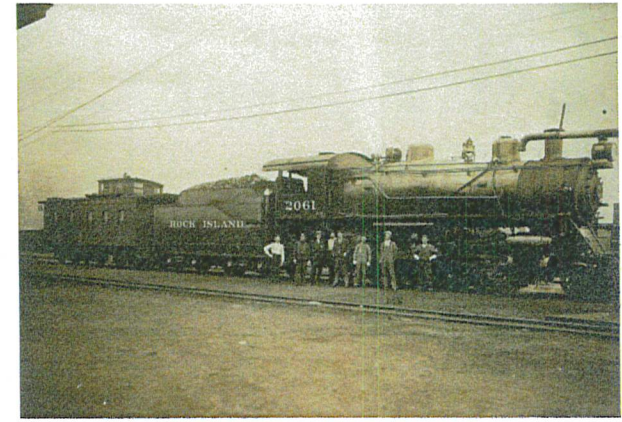

ALL ABOARD the BUREAU ROCKET EXPRESS!

Diesel train ride with vintage coaches to Tiskilwa and back.
(Not ADA Accessible)

- Nebraska Street Crossing at 9:00 a.m., 10:30 a.m., & 12 noon.
- Tickets: \$10.00 each
- Kids under 2 ride free on lap of adult.

"150 YEARS"

Saturday, September 28, 2024

*Bureau, Illinois, is a small community
rich in Rock Island Railroad and
Hennepin Canal history.*